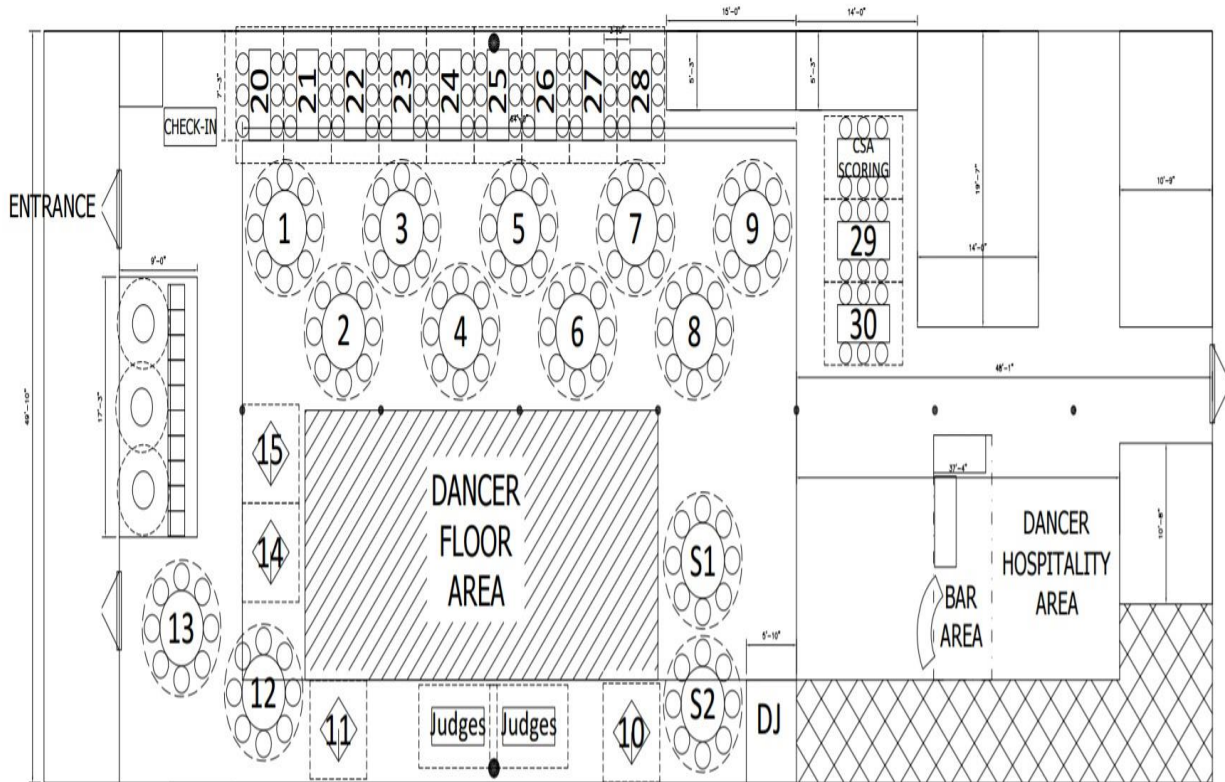

or Steve Woodard at 864-477-0728

swoodardjr@gmail.com

For Table & Reserved Seating Info contact:

Susan Welch at 864-993-6505

susantwelch@gmail.com

or Danny Scott at 864-354-7780

dannyrayscott@gmail.com

WEEKEND TABLE RATE (2 NIGHTS)
 TABLES 1-15 = \$25 PER SEAT
 TABLES 20-30 = \$20 PER SEAT